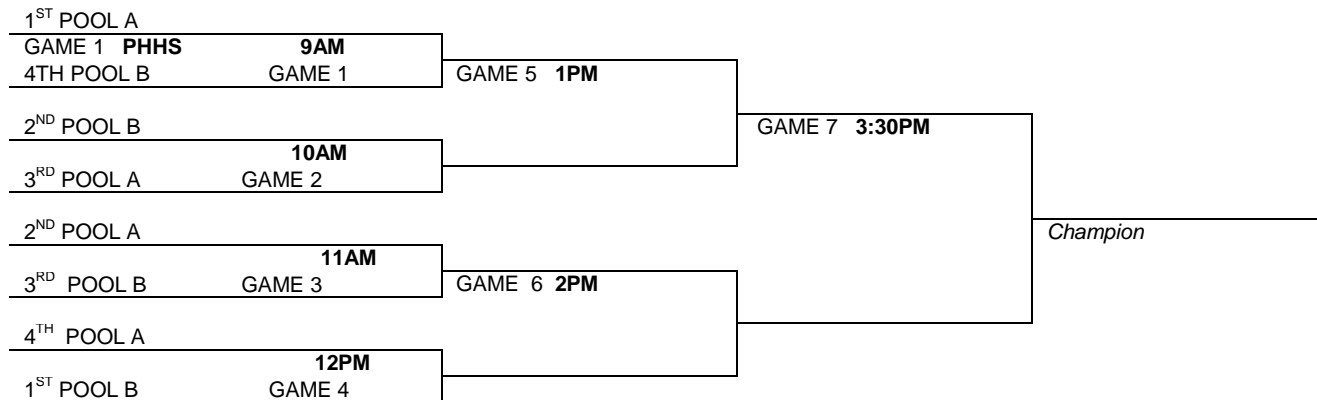

SPRING JAM

12U/6TH GRADE BOYS BLACK DIVISION

POOL A	POOL B
A1.	B1.
A2.	B2.
A3.	B3.
A4.	B4.

SATURDAY POOL PLAY

1ST TEAM LISTED IS HOME TEAM AND MUST WEAR LIGHT JERSEYS

OPPONENTS	TIME	LOCATION	RESULTS
A1 VS A2	8:30am		----
B1 VS B2	9:30am		----
A4 VS A3	10:30am		----
B3 VS B4	11:30am		----
A3 VS A2	12:30pm		----
B3 VS B2	1:30pm		----
A4 VS A1	2:30pm		----
B4 VS B1	3:30pm		----
A3 VS A2	4:30pm		----
B3 VS B2	5:30pm		----
A4 VS A1	6:30pm		----
B4 VS B1	7:30pm		----

SUNDAY SINGLE ELIMINATION BRACKET PLAY

(TOP TEAM LISTED IS HOME TEAM AND MUST WEAR LIGHT JERSEYS)

TOURNEY RULES:

*Scheduled game time is Forfeit time. **NO GRACE PERIOD**

*14 minute halves stop clock

*Each team has 2 full timeout per half. No carry over.