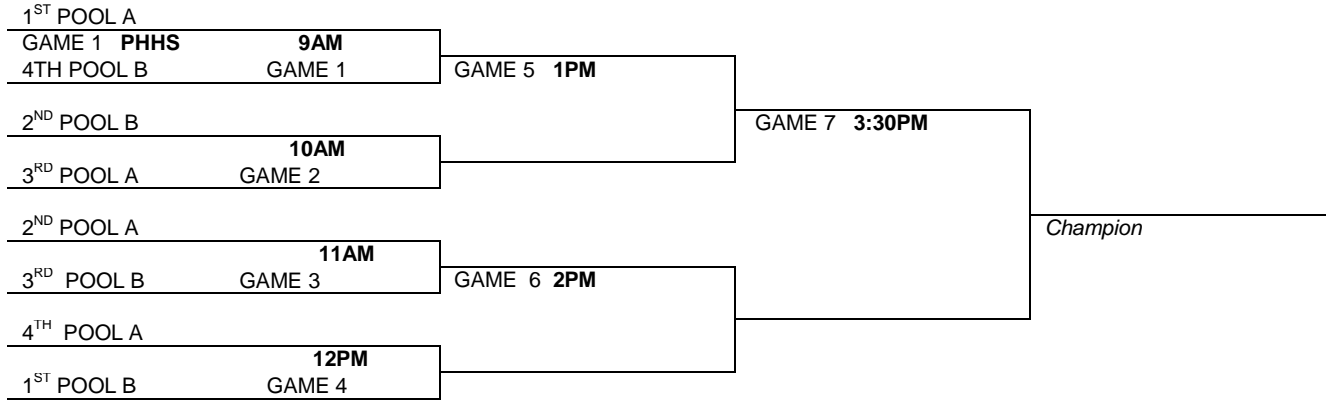

- *Bonus (1 and 1) does not begins until the 7th team foul of each half.
- *Double bonus (2 shots) begins on the 10th team foul of each half
- *A player does not foul out until the 5th foul.
- *First overtime period will be 2 minutes, Second 1 minute & Third will be sudden death

SAINTS BASKETBALL

SPRING JAM

6TH GRADE GIRLS

POOL A	POOL B
A1.	B1.
A2.	B2.
A3.	B3.
A4.	B4.

SATURDAY POOL PLAY

1ST TEAM LISTED IS HOME TEAM AND MUST WEAR LIGHT JERSEYS

OPPONENTS	TIME	LOCATION	RESULTS
A1 VS A2	8:30am		----
B1 VS B2	9:30am		----
A4 VS A3	10:30am		----
B3 VS B4	11:30am		----
A3 VS A2	12:30pm		----
B3 VS B2	1:30pm		----
A4 VS A1	2:30pm		----
B4 VS B1	3:30pm		----
A3 VS A2	4:30pm		----
B3 VS B2	5:30pm		----
A4 VS A1	6:30pm		----
B4 VS B1	7:30pm		----

SUNDAY SINGLE ELIMINATION BRACKET PLAY

(TOP TEAM LISTED IS HOME TEAM AND MUST WEAR LIGHT JERSEYS)

TOURNEY RULES:

- *Scheduled game time is Forfeit time. **NO GRACE PERIOD**
- *14 minute halves stop clock
- *Each team has 2 full timeout per half. No carry over.
- *There will be a 3 minute halftime.