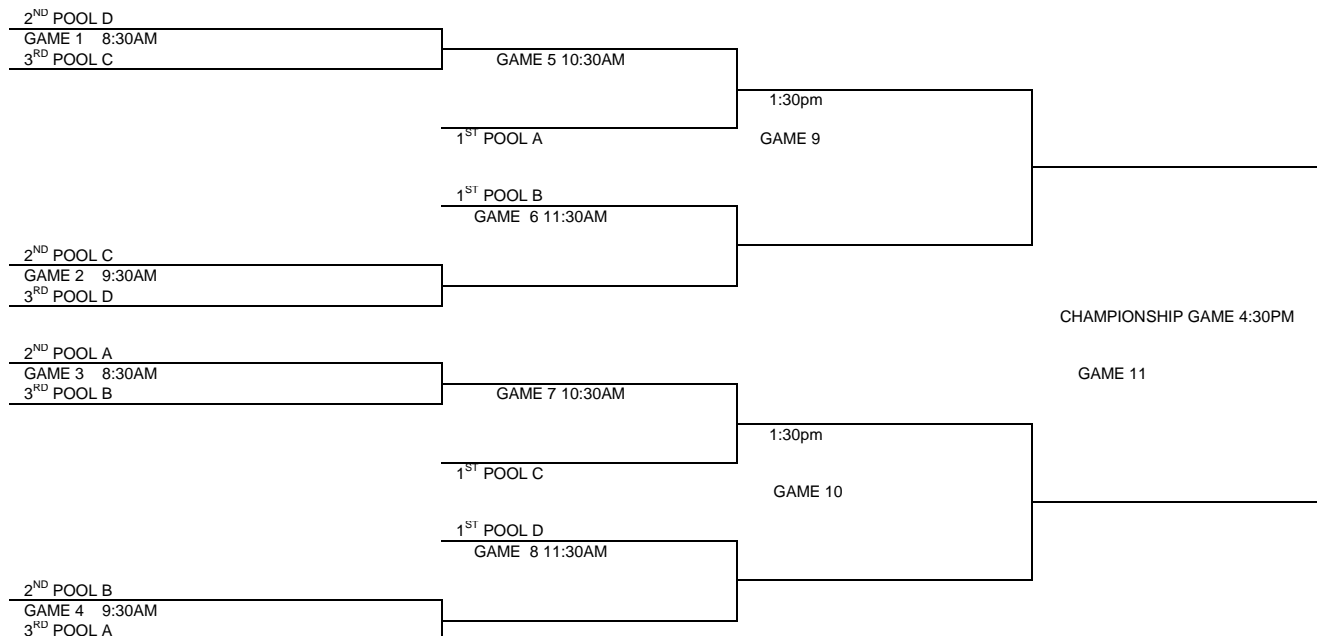

SAINTS BASKETBALL

SPRING JAM

15U BOYS DIVISION

POOL A	POOL B
A1.	B1.
A2.	B2.
A3.	B3.
POOL C	POOL D
C1.	D1.
C2.	D2.
C3.	D3.

SATURDAY POOL PLAY

(1ST TEAM LISTED IS HOME TEAM AND MUST WEAR LIGHT JERSEYS)

OPPONENTS	TIME	LOCATION	RESULTS
A1 VS A2			----
B3 VS B2			----
A1 VS A3			----
B3 VS B1			----
A3 VS A2			----
B1 VS B2			----
C1 VS C2			----
D3 VS D2			----
C1 VS C3			----
D3 VS D1			----
C3 VS C2			----
D1 VS D2			----

SINGLE ELIMINATION BRACKET PLAY SUNDAY

(1ST TEAM LISTED IS HOME TEAM AND MUST WEAR LIGHT JERSEYS)

TOURNEY RULES:

- *Scheduled game time is Forfeit time. **NO GRACE PERIOD**
- *14 minute halves stop clock
- *Each team has 2 full timeout per half. No carry over.
- *There will be a 3 minute halftime.
- *Bonus (1 and 1) does not begins until the 7th team foul of each half.
- *Double bonus (2 shots) begins on the 10th team foul of each half
- *A player does not foul out until the 5th foul.
- *First overtime period will be 2 minutes, Second 1 minute & Third will be sudden death