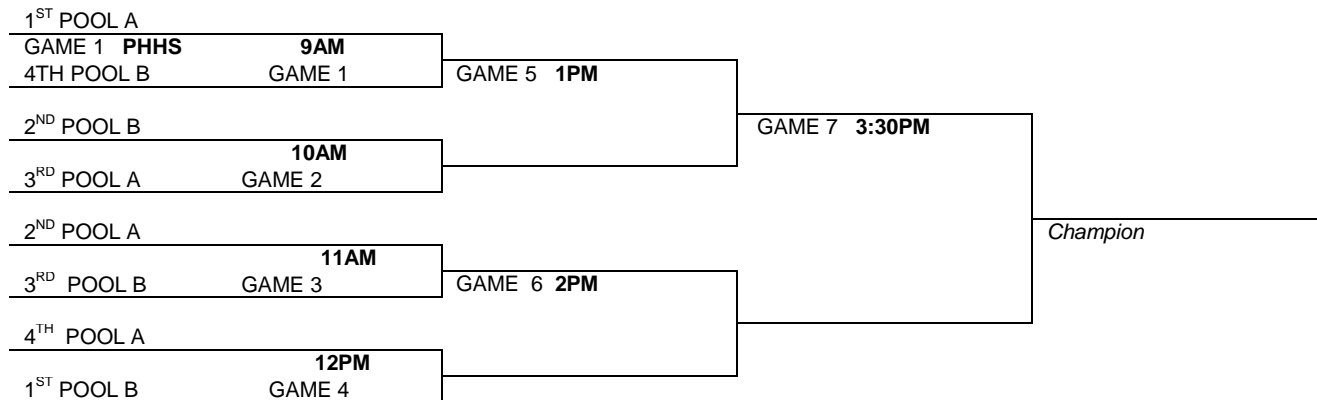

SPRING JAM

13U/7TH GRADE BOYS BLACK DIVISION

POOL A	POOL B
A1.	B1.
A2.	B2.
A3.	B3.
A4.	B4.

SATURDAY POOL PLAY

1ST TEAM LISTED IS HOME TEAM AND MUST WEAR LIGHT JERSEYS

OPPONENTS	TIME	LOCATION	RESULTS
A1 VS A2	8:30am		----
B1 VS B2	9:30am		----
A4 VS A3	10:30am		----
B3 VS B4	11:30am		----
A3 VS A2	12:30pm		----
B3 VS B2	1:30pm		----
A4 VS A1	2:30pm		----
B4 VS B1	3:30pm		----
A3 VS A2	4:30pm		----
B3 VS B2	5:30pm		----
A4 VS A1	6:30pm		----
B4 VS B1	7:30pm		----

SUNDAY SINGLE ELIMINATION BRACKET PLAY

(TOP TEAM LISTED IS HOME TEAM AND MUST WEAR LIGHT JERSEYS)

TOURNEY RULES:

*Scheduled game time is Forfeit time. **NO GRACE PERIOD**

*14 minute halves stop clock

*Each team has 2 full timeout per half. No carry over.

*There will be a 3 minute halftime.

*Bonus (1 and 1) does not begins until the 7th team foul of each half.

*Double bonus (2 shots) begins on the 10th team foul of each half

*A player does not foul out until the 5th foul.

*First overtime period will be 2 minutes, Second 1 minute & Third will be sudden death