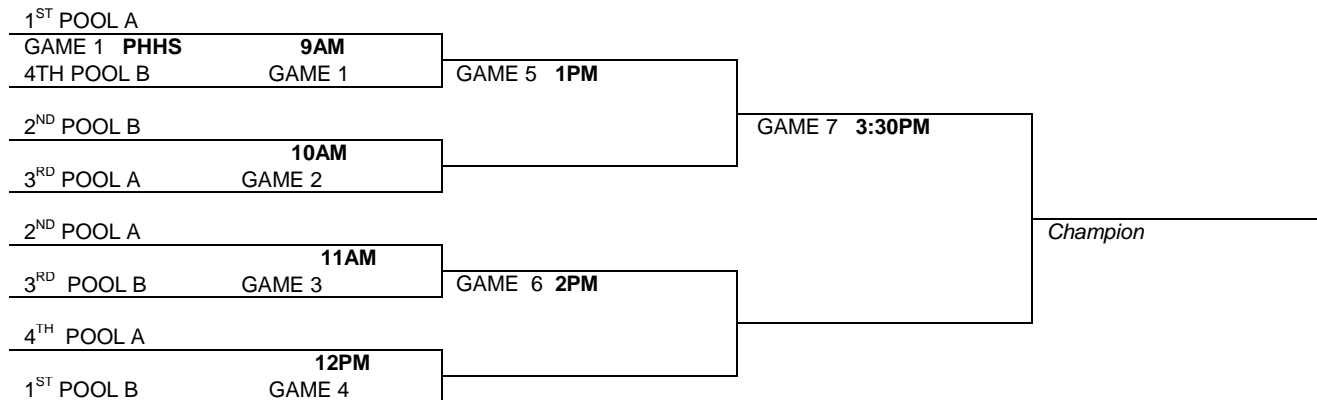

SPRING JAM

14U/8TH GRADE BOYS GOLD DIVISION

POOL A	POOL B
A1.	B1.
A2.	B2.
A3.	B3.
A4.	B4.

SATURDAY POOL PLAY

1ST TEAM LISTED IS HOME TEAM AND MUST WEAR LIGHT JERSEYS

OPPONENTS	TIME	LOCATION	RESULTS
A1 VS A2	8:30am		----
B1 VS B2	9:30am		----
A4 VS A3	10:30am		----
B3 VS B4	11:30am		----
A3 VS A2	12:30pm		----
B3 VS B2	1:30pm		----
A4 VS A1	2:30pm		----
B4 VS B1	3:30pm		----
A3 VS A2	4:30pm		----
B3 VS B2	5:30pm		----
A4 VS A1	6:30pm		----
B4 VS B1	7:30pm		----

SUNDAY SINGLE ELIMINATION BRACKET PLAY

(TOP TEAM LISTED IS HOME TEAM AND MUST WEAR LIGHT JERSEYS)

TOURNEY RULES:

*Scheduled game time is Forfeit time. **NO GRACE PERIOD**

*14 minute halves stop clock

*Each team has 2 full timeout per half. No carry over.

*There will be a 3 minute halftime.

*Bonus (1 and 1) does not begins until the 7th team foul of each half.

*Double bonus (2 shots) begins on the 10th team foul of each half

*A player does not foul out until the 5th foul.

*First overtime period will be 2 minutes, Second 1 minute & Third will be sudden death