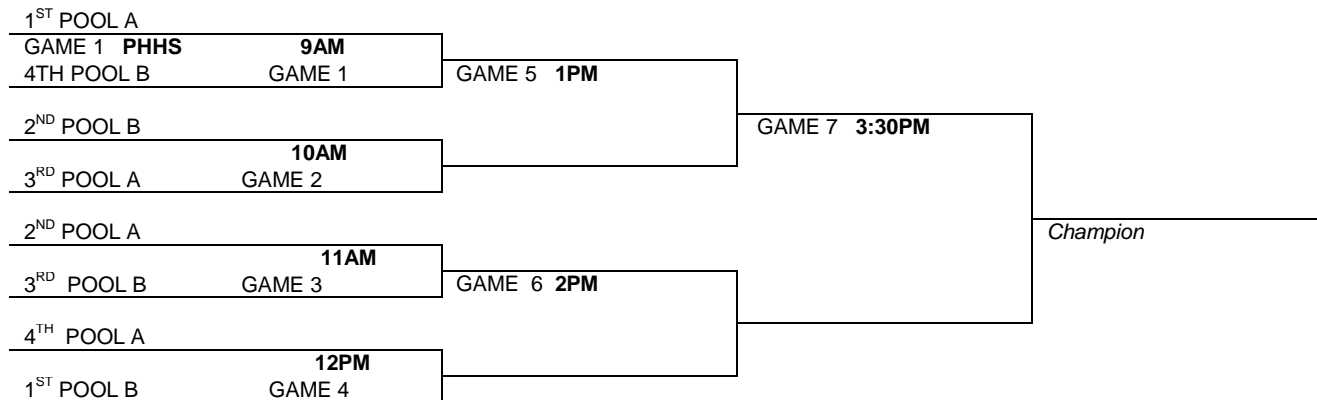

SPRING JAM

14U/8TH GRADE BOYS BLACK DIVISION

POOL A	POOL B
A1.	B1.
A2.	B2.
A3.	B3.
A4.	B4.

SATURDAY POOL PLAY

1ST TEAM LISTED IS HOME TEAM AND MUST WEAR LIGHT JERSEYS

OPPONENTS	TIME	LOCATION	RESULTS
A1 VS A2	8:30am		----
B1 VS B2	9:30am		----
A4 VS A3	10:30am		----
B3 VS B4	11:30am		----
A3 VS A2	12:30pm		----
B3 VS B2	1:30pm		----
A4 VS A1	2:30pm		----
B4 VS B1	3:30pm		----
A3 VS A2	4:30pm		----
B3 VS B2	5:30pm		----
A4 VS A1	6:30pm		----
B4 VS B1	7:30pm		----

SUNDAY SINGLE ELIMINATION BRACKET PLAY

(TOP TEAM LISTED IS HOME TEAM AND MUST WEAR LIGHT JERSEYS)

TOURNEY RULES:

*Scheduled game time is Forfeit time. **NO GRACE PERIOD**

*14 minute halves stop clock

*Each team has 2 full timeout per half. No carry over.

*There will be a 3 minute halftime.

*Bonus (1 and 1) does not begins until the 7th team foul of each half.

*Double bonus (2 shots) begins on the 10th team foul of each half

*A player does not foul out until the 5th foul.

*First overtime period will be 2 minutes, Second 1 minute & Third will be sudden death