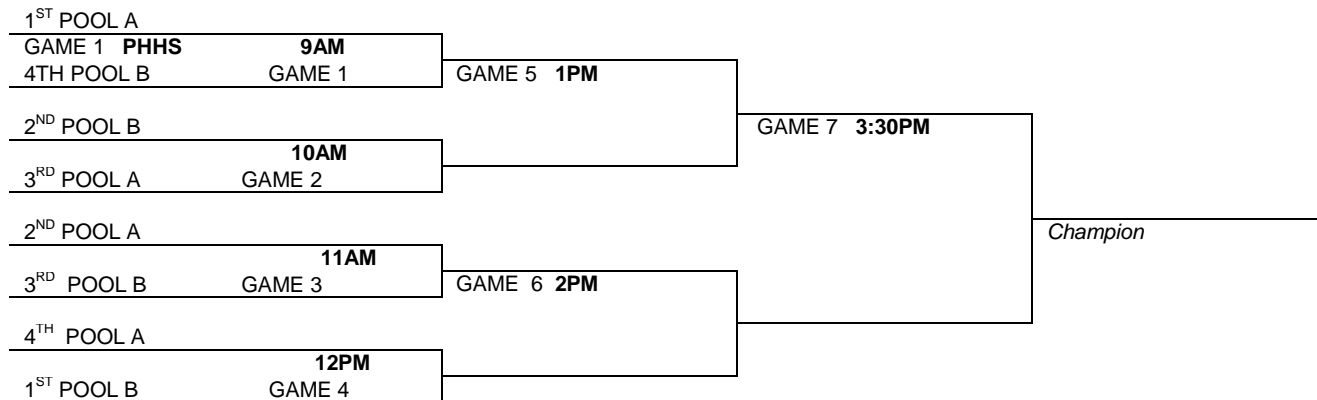

- *Bonus (1 and 1) does not begins until the 7th team foul of each half.
- *Double bonus (2 shots) begins on the 10th team foul of each half
- *A player does not foul out until the 5th foul.
- *First overtime period will be 2 minutes, Second 1 minute & Third will be sudden death

SAINTS BASKETBALL

SPRING JAM

7TH GRADE GIRLS

POOL A	POOL B
A1.	B1.
A2.	B2.
A3.	B3.
A4.	B4.

SATURDAY POOL PLAY

1ST TEAM LISTED IS HOME TEAM AND MUST WEAR LIGHT JERSEYS

OPPONENTS	TIME	LOCATION	RESULTS
A1 VS A2	8:30am		----
B1 VS B2	9:30am		----
A4 VS A3	10:30am		----
B3 VS B4	11:30am		----
A3 VS A2	12:30pm		----
B3 VS B2	1:30pm		----
A4 VS A1	2:30pm		----
B4 VS B1	3:30pm		----
A3 VS A2	4:30pm		----
B3 VS B2	5:30pm		----
A4 VS A1	6:30pm		----
B4 VS B1	7:30pm		----

SUNDAY SINGLE ELIMINATION BRACKET PLAY

(TOP TEAM LISTED IS HOME TEAM AND MUST WEAR LIGHT JERSEYS)

TOURNEY RULES:

- *Scheduled game time is Forfeit time. **NO GRACE PERIOD**
- *14 minute halves stop clock
- *Each team has 2 full timeout per half. No carry over.
- *There will be a 3 minute halftime.