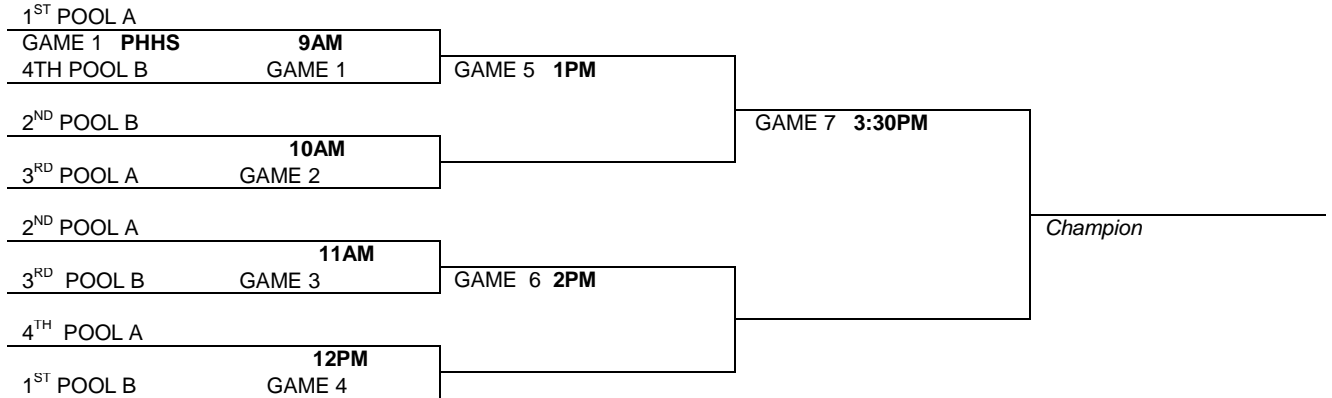

SAINTS BASKETBALL

SPRING JAM

11U/5TH GRADE BOYS

POOL A	POOL B
A1.	B1.
A2.	B2.
A3.	B3.
A4.	B4.

SATURDAY POOL PLAY

1ST TEAM LISTED IS HOME TEAM AND MUST WEAR LIGHT JERSEYS

OPPONENTS	TIME	LOCATION	RESULTS
A1 VS A2	8:30am		----
B1 VS B2	9:30am		----
A4 VS A3	10:30am		----
B3 VS B4	11:30am		----
A3 VS A2	12:30pm		----
B3 VS B2	1:30pm		----
A4 VS A1	2:30pm		----
B4 VS B1	3:30pm		----
A3 VS A2	4:30pm		----
B3 VS B2	5:30pm		----
A4 VS A1	6:30pm		----
B4 VS B1	7:30pm		----

SUNDAY SINGLE ELIMINATION BRACKET PLAY

(TOP TEAM LISTED IS HOME TEAM AND MUST WEAR LIGHT JERSEYS)

TOURNEY RULES:

- *Scheduled game time is Forfeit time. **NO GRACE PERIOD**
- *14 minute halves stop clock
- *Each team has 2 full timeout per half. No carry over.
- *There will be a 3 minute halftime.