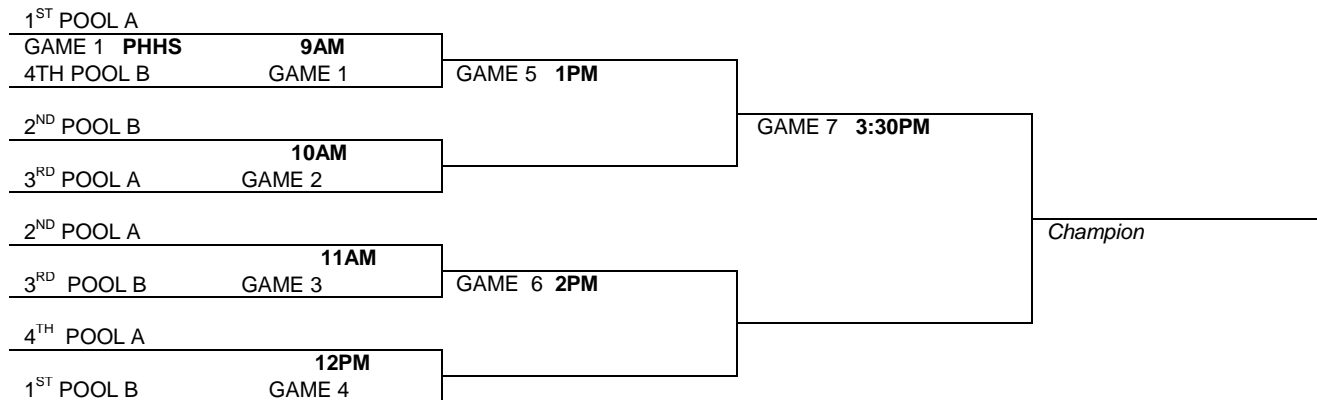

- *Bonus (1 and 1) does not begins until the 7th team foul of each half.
- *Double bonus (2 shots) begins on the 10th team foul of each half
- *A player does not foul out until the 5th foul.
- *First overtime period will be 2 minutes, Second 1 minute & Third will be sudden death

SPRING JAM

8TH GRADE GIRLS

POOL A	POOL B
A1.	B1.
A2.	B2.
A3.	B3.
A4.	B4.

SATURDAY POOL PLAY

1ST TEAM LISTED IS HOME TEAM AND MUST WEAR LIGHT JERSEYS

OPPONENTS	TIME	LOCATION	RESULTS
A1 VS A2	8:30am		----
B1 VS B2	9:30am		----
A4 VS A3	10:30am		----
B3 VS B4	11:30am		----
A3 VS A2	12:30pm		----
B3 VS B2	1:30pm		----
A4 VS A1	2:30pm		----
B4 VS B1	3:30pm		----
A3 VS A2	4:30pm		----
B3 VS B2	5:30pm		----
A4 VS A1	6:30pm		----
B4 VS B1	7:30pm		----

SUNDAY SINGLE ELIMINATION BRACKET PLAY

(TOP TEAM LISTED IS HOME TEAM AND MUST WEAR LIGHT JERSEYS)

TOURNEY RULES:

- *Scheduled game time is Forfeit time. **NO GRACE PERIOD**
- *14 minute halves stop clock
- *Each team has 2 full timeout per half. No carry over.
- *There will be a 3 minute halftime.