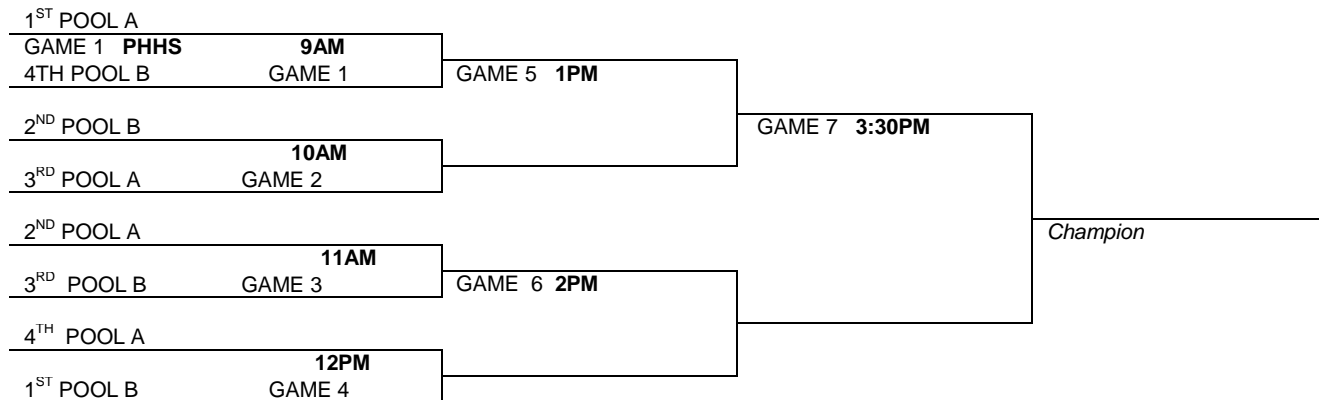

SPRING JAM

13U/7TH GRADE BOYS GOLD DIVISION

POOL A	POOL B
A1.	B1.
A2.	B2.
A3.	B3.
A4.	B4.

SATURDAY POOL PLAY

1ST TEAM LISTED IS HOME TEAM AND MUST WEAR LIGHT JERSEYS

OPPONENTS	TIME	LOCATION	RESULTS
A1 VS A2	8:30am		----
B1 VS B2	9:30am		----
A4 VS A3	10:30am		----
B3 VS B4	11:30am		----
A3 VS A2	12:30pm		----
B3 VS B2	1:30pm		----
A4 VS A1	2:30pm		----
B4 VS B1	3:30pm		----
A3 VS A2	4:30pm		----
B3 VS B2	5:30pm		----
A4 VS A1	6:30pm		----
B4 VS B1	7:30pm		----

SUNDAY SINGLE ELIMINATION BRACKET PLAY

(TOP TEAM LISTED IS HOME TEAM AND MUST WEAR LIGHT JERSEYS)

TOURNEY RULES:

*Scheduled game time is Forfeit time. **NO GRACE PERIOD**

*14 minute halves stop clock

*Each team has 2 full timeout per half. No carry over.

*There will be a 3 minute halftime.

*Bonus (1 and 1) does not begins until the 7th team foul of each half.

*Double bonus (2 shots) begins on the 10th team foul of each half

*A player does not foul out until the 5th foul.

*First overtime period will be 2 minutes, Second 1 minute & Third will be sudden death