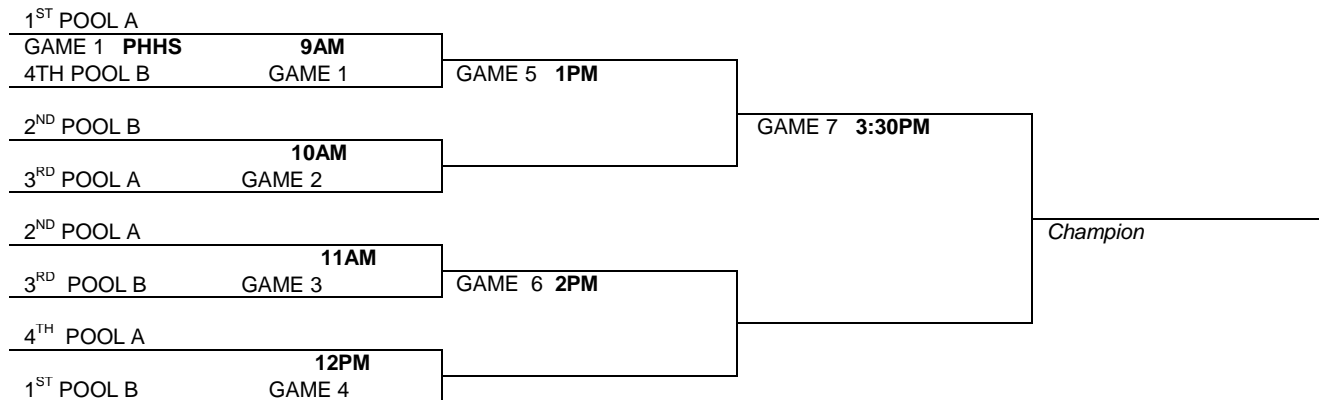

SPRING JAM

12U/6TH GRADE BOYS GOLD DIVISION

POOL A	POOL B
A1.	B1.
A2.	B2.
A3.	B3.
A4.	B4.

SATURDAY POOL PLAY

1ST TEAM LISTED IS HOME TEAM AND MUST WEAR LIGHT JERSEYS

OPPONENTS	TIME	LOCATION	RESULTS
A1 VS A2	8:30am		----
B1 VS B2	9:30am		----
A4 VS A3	10:30am		----
B3 VS B4	11:30am		----
A3 VS A2	12:30pm		----
B3 VS B2	1:30pm		----
A4 VS A1	2:30pm		----
B4 VS B1	3:30pm		----
A3 VS A2	4:30pm		----
B3 VS B2	5:30pm		----
A4 VS A1	6:30pm		----
B4 VS B1	7:30pm		----

SUNDAY SINGLE ELIMINATION BRACKET PLAY

(TOP TEAM LISTED IS HOME TEAM AND MUST WEAR LIGHT JERSEYS)

TOURNEY RULES:

*Scheduled game time is Forfeit time. **NO GRACE PERIOD**

*14 minute halves stop clock

*Each team has 2 full timeout per half. No carry over.

*There will be a 3 minute halftime.

*Bonus (1 and 1) does not begins until the 7th team foul of each half.

*Double bonus (2 shots) begins on the 10th team foul of each half

*A player does not foul out until the 5th foul.

*First overtime period will be 2 minutes, Second 1 minute & Third will be sudden death