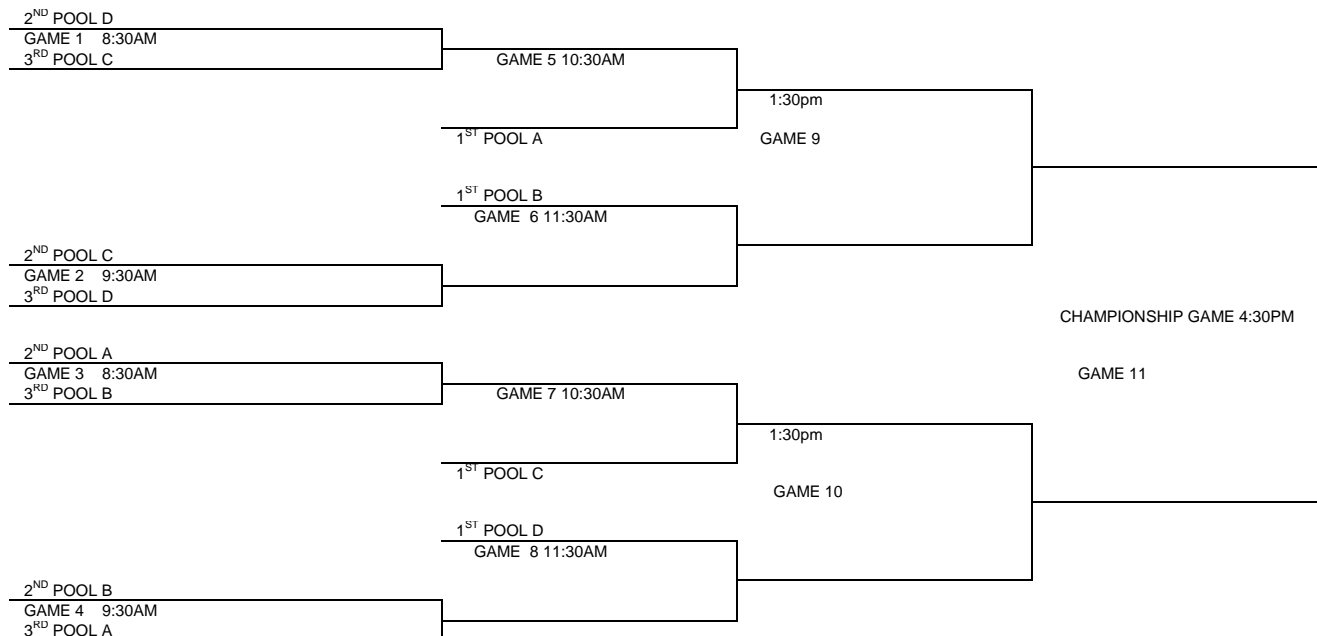

SAINTS BASKETBALL

SPRING JAM

17U BOYS DIVISION

POOL A	POOL B
A1.	B1.
A2.	B2.
A3.	B3.
POOL C	POOL D
C1.	D1.
C2.	D2.
C3.	D3.

SATURDAY POOL PLAY

(1ST TEAM LISTED IS HOME TEAM AND MUST WEAR LIGHT JERSEYS)

OPPONNENTS	TIME	LOCATION	RESULTS
A1 VS A2			----
B3 VS B2			----
A1 VS A3			----
B3 VS B1			----
A3 VS A2			----
B1 VS B2			----
C1 VS C2			----
D3 VS D2			----
C1 VS C3			----
D3 VS D1			----
C3 VS C2			----
D1 VS D2			----

SINGLE ELIMINATION BRACKET PLAY SUNDAY

(1ST TEAM LISTED IS HOME TEAM AND MUST WEAR LIGHT JERSEYS)

TOURNEY RULES:

- *Scheduled game time is Forfeit time. **NO GRACE PERIOD**
- *14 minute halves stop clock
- *Each team has 2 full timeout per half. No carry over.
- *There will be a 3 minute halftime.
- *Bonus (1 and 1) does not begins until the 7th team foul of each half.
- *Double bonus (2 shots) begins on the 10th team foul of each half
- *A player does not foul out until the 5th foul.
- *First overtime period will be 2 minutes, Second 1 minute & Third will be sudden death