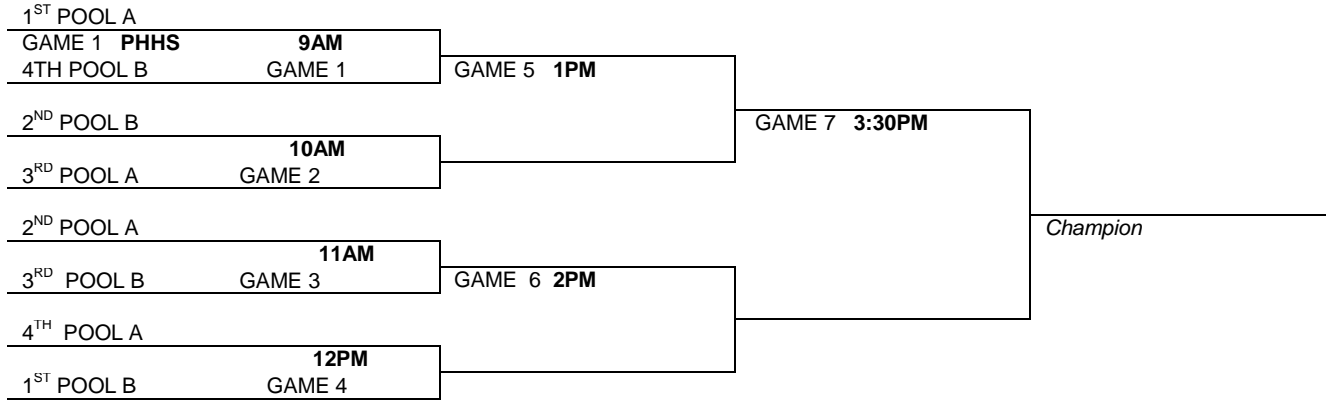

SAINTS BASKETBALL

SPRING JAM

5TH GRADE GIRLS

POOL A	POOL B
A1.	B1.
A2.	B2.
A3.	B3.
A4.	B4.

SATURDAY POOL PLAY

1ST TEAM LISTED IS HOME TEAM AND MUST WEAR LIGHT JERSEYS

OPPONENTS	TIME	LOCATION	RESULTS
A1 VS A2	8:30am		----
B1 VS B2	9:30am		----
A4 VS A3	10:30am		----
B3 VS B4	11:30am		----
A3 VS A2	12:30pm		----
B3 VS B2	1:30pm		----
A4 VS A1	2:30pm		----
B4 VS B1	3:30pm		----
A3 VS A2	4:30pm		----
B3 VS B2	5:30pm		----
A4 VS A1	6:30pm		----
B4 VS B1	7:30pm		----

SUNDAY SINGLE ELIMINATION BRACKET PLAY

(TOP TEAM LISTED IS HOME TEAM AND MUST WEAR LIGHT JERSEYS)

TOURNEY RULES:

- *Scheduled game time is Forfeit time. **NO GRACE PERIOD**
- *14 minute halves stop clock
- *Each team has 2 full timeout per half. No carry over.
- *There will be a 3 minute halftime.

- *Bonus (1 and 1) does not begins until the 7th team foul of each half.
- *Double bonus (2 shots) begins on the 10th team foul of each half
- *A player does not foul out until the 5th foul.
- *First overtime period will be 2 minutes, Second 1 minute & Third will be sudden death