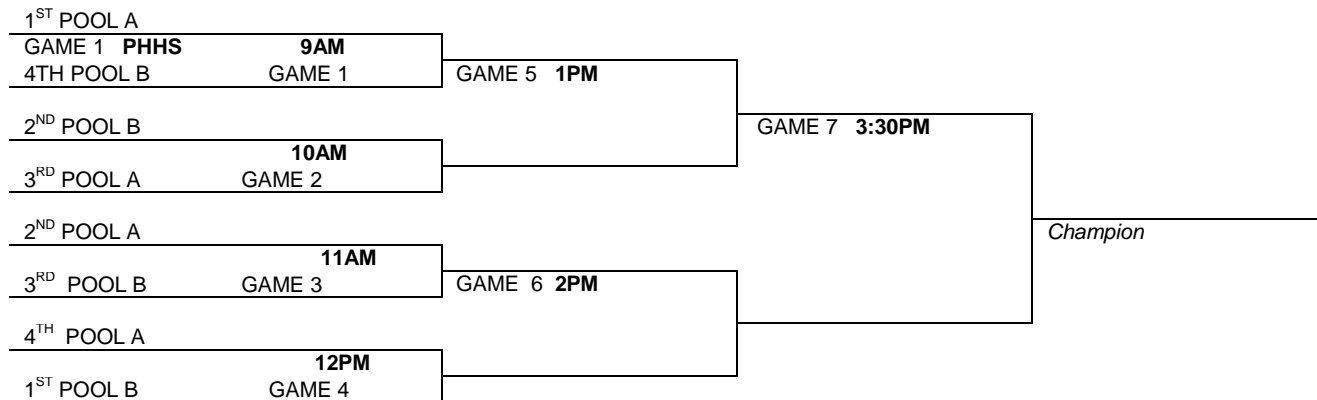

- *Bonus (1 and 1) does not begins until the 7th team foul of each half.
- *Double bonus (2 shots) begins on the 10th team foul of each half
- *A player does not foul out until the 5th foul.
- *First overtime period will be 2 minutes, Second 1 minute & Third will be sudden death

SAINTS BASKETBALL

SPRING JAM

10U/4TH GRADE BOYS

POOL A	POOL B
A1.	B1.
A2.	B2.
A3.	B3.
A4.	B4.

SATURDAY POOL PLAY

1ST TEAM LISTED IS HOME TEAM AND MUST WEAR LIGHT JERSEYS

OPPONENTS	TIME	LOCATION	RESULTS
A1 VS A2	8:30am		----
B1 VS B2	9:30am		----
A4 VS A3	10:30am		----
B3 VS B4	11:30am		----
A3 VS A2	12:30pm		----
B3 VS B2	1:30pm		----
A4 VS A1	2:30pm		----
B4 VS B1	3:30pm		----
A3 VS A2	4:30pm		----
B3 VS B2	5:30pm		----
A4 VS A1	6:30pm		----
B4 VS B1	7:30pm		----

SUNDAY SINGLE ELIMINATION BRACKET PLAY

(TOP TEAM LISTED IS HOME TEAM AND MUST WEAR LIGHT JERSEYS)

TOURNEY RULES:

- *Scheduled game time is Forfeit time. **NO GRACE PERIOD**
- *14 minute halves stop clock
- *Each team has 2 full timeout per half. No carry over.
- *There will be a 3 minute halftime.